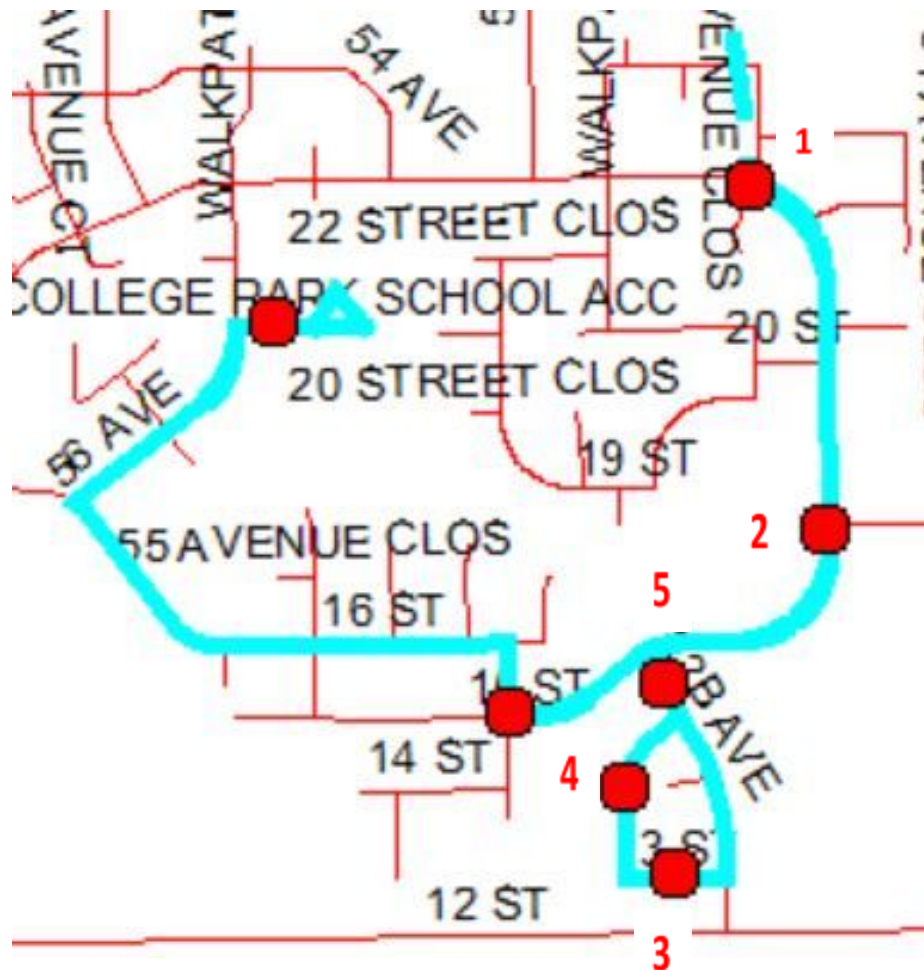

COLLEGE PARK – Bus C am 2

ZONE: College Park East

START TIME @ STOP # 1: 7:59 am

DRIVER: Rhoda Johnson

Stops:

1. 2206 52 Ave
2. 1702 52 Ave
3. 5224 13 St
4. 1317 52C Ave
5. 1413 52B Ave
6. 5242 15 St

Pat Bucknell, Transportation Manager
Phone: (780) 808-2535