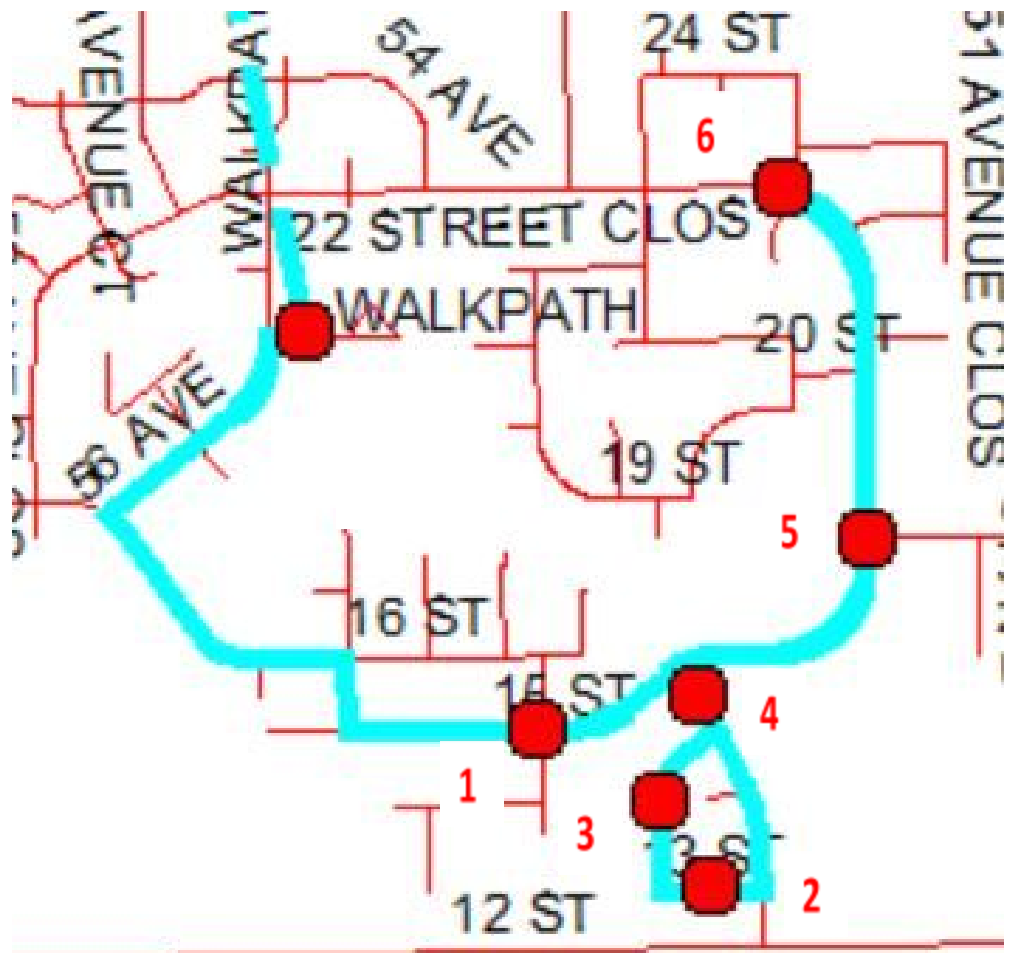

COLLEGE PARK – Bus C pm 2

ZONE: College Park

Departure from School: 3:24 pm

DRIVER: Rhoda Johnson

Stops:

1. 5301 15 St
2. 5224 13 St
3. 1317 52C Ave
4. 1413 52B Ave
5. 1703 52 Ave
6. 5204 23 St

Pat Bucknell, Transportation Manager
Phone: (780) 808-2535