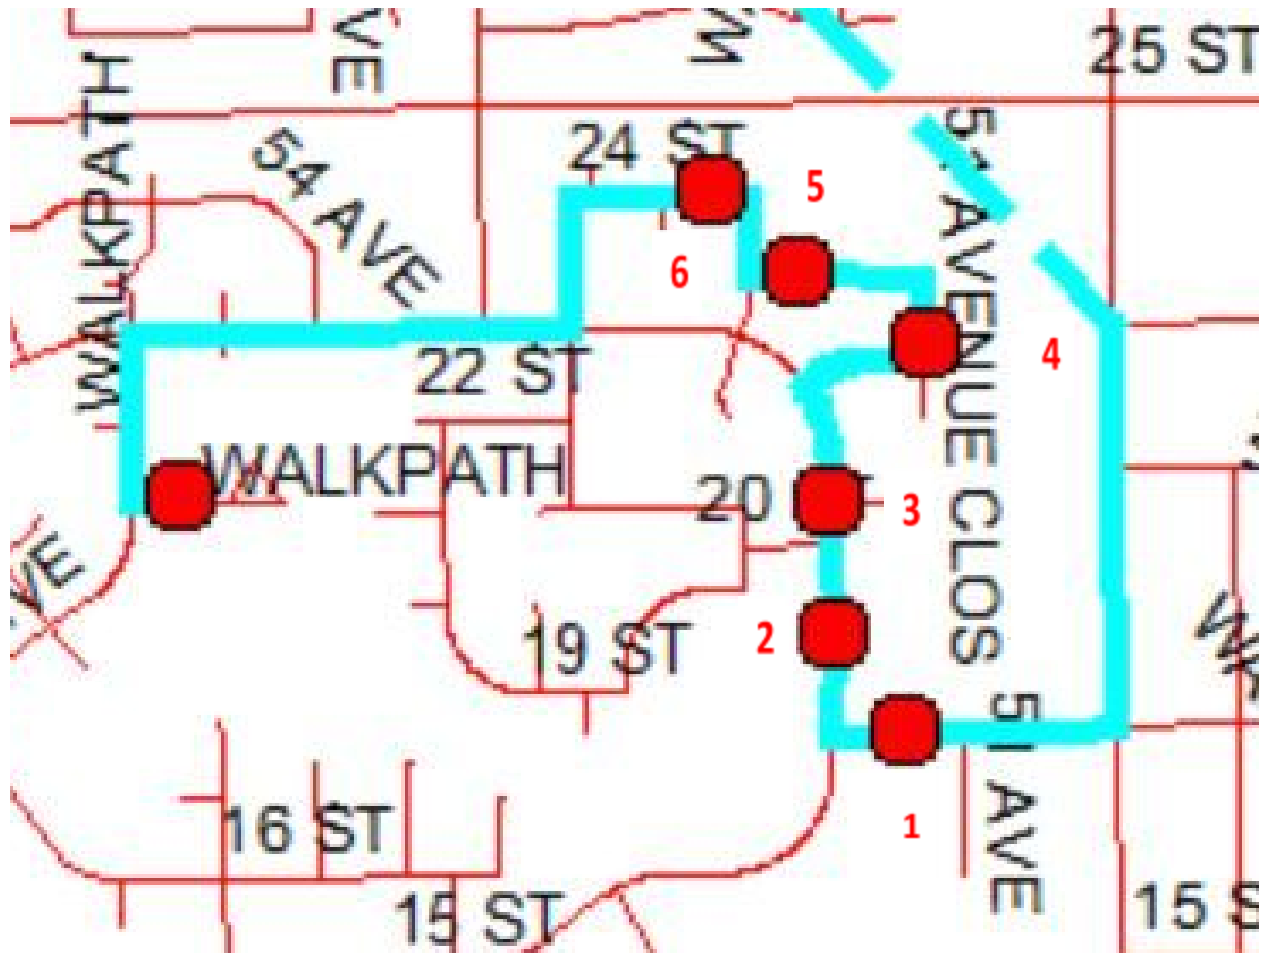

## COLLEGE PARK – Bus D am 2

ZONE: College Park

START TIME @ STOP # 1: 8:07 am

DRIVER: Deb Fitzsimonds

**Stops:**

1. 5104 18 St
2. 1811 52 Ave
3. 52 Ave & 21 St Close
4. 2203 51 Ave
5. 5118 23A St
6. 5206 24 St