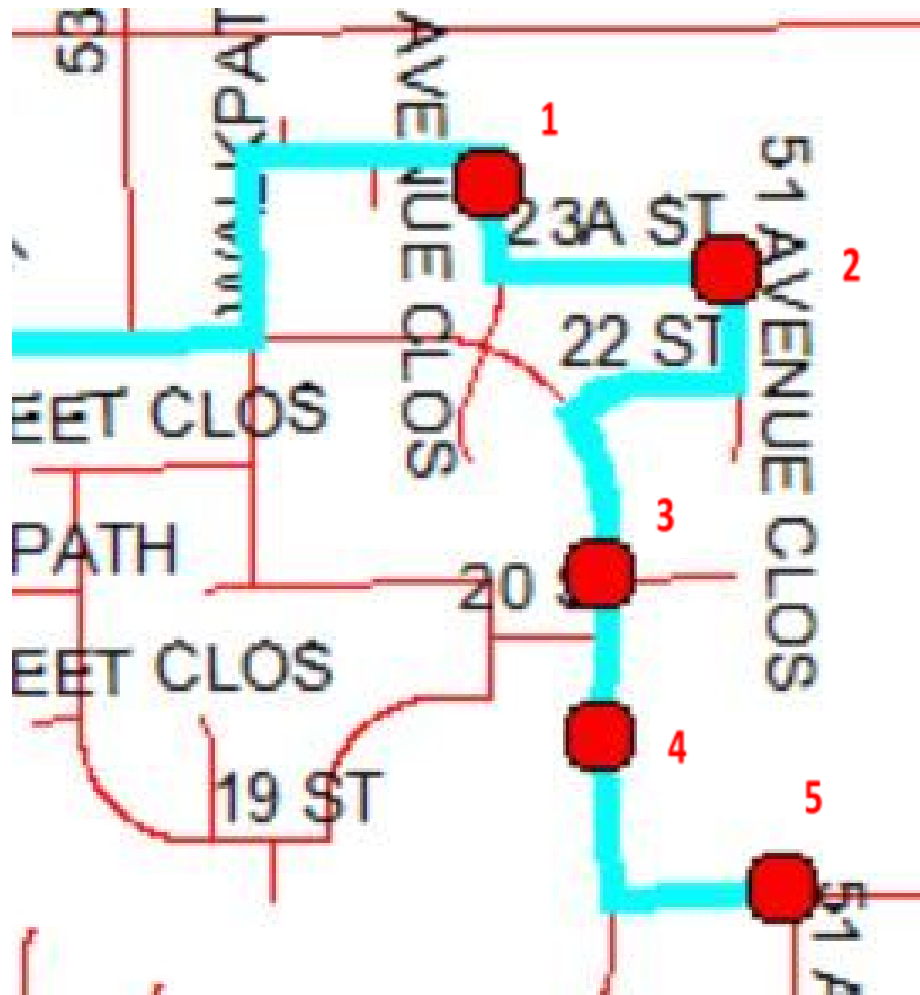

COLLEGE PARK – Bus D pm 2

ZONE: College Park

Departure from School: 3:25 PM

DRIVER: Deb Fitzsimonds

Stops:

1. 2312 52 Ave
2. 5101 23A St
3. 2006 52 Ave
4. 1810 52 Ave
5. 5101 18 St

Pat Bucknell, Transportation Manager
Phone: (780) 808-2535