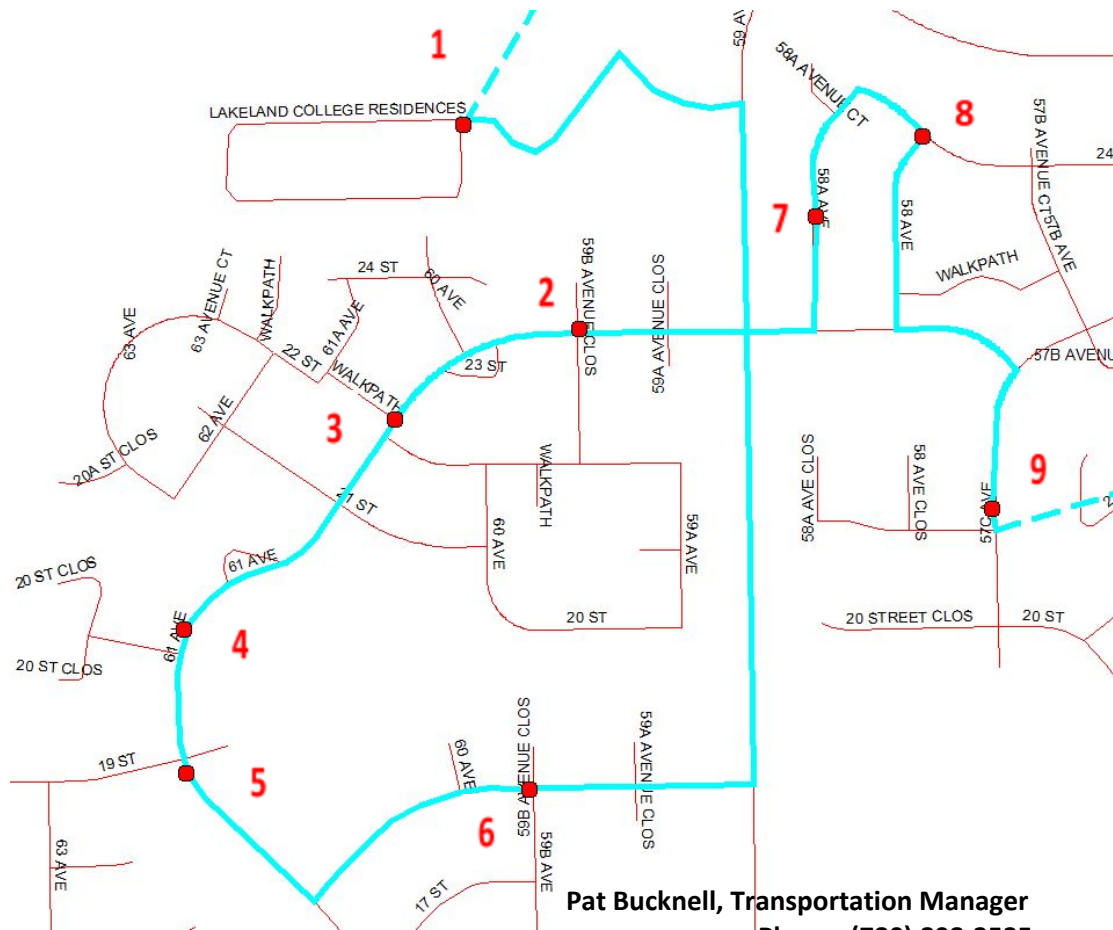

COLLEGE PARK– Bus B am 2

ZONE: Lakeside/College Park East

START TIME @ STOP # 1: 7:53 am

DRIVER: Helen Sluth

Stops:

Pat Bucknell, Transportation Manager
Phone: (780) 808-2535

1. Lakeland College Residences
2. 2301 59B Ave on 23 St
3. Walkpath & 61 Ave
4. 2004 61 Ave
5. 1818 61 Ave
6. 5945 18 St
7. 2315 58A Ave
8. 2326 58 Ave
9. 2102 57C Ave