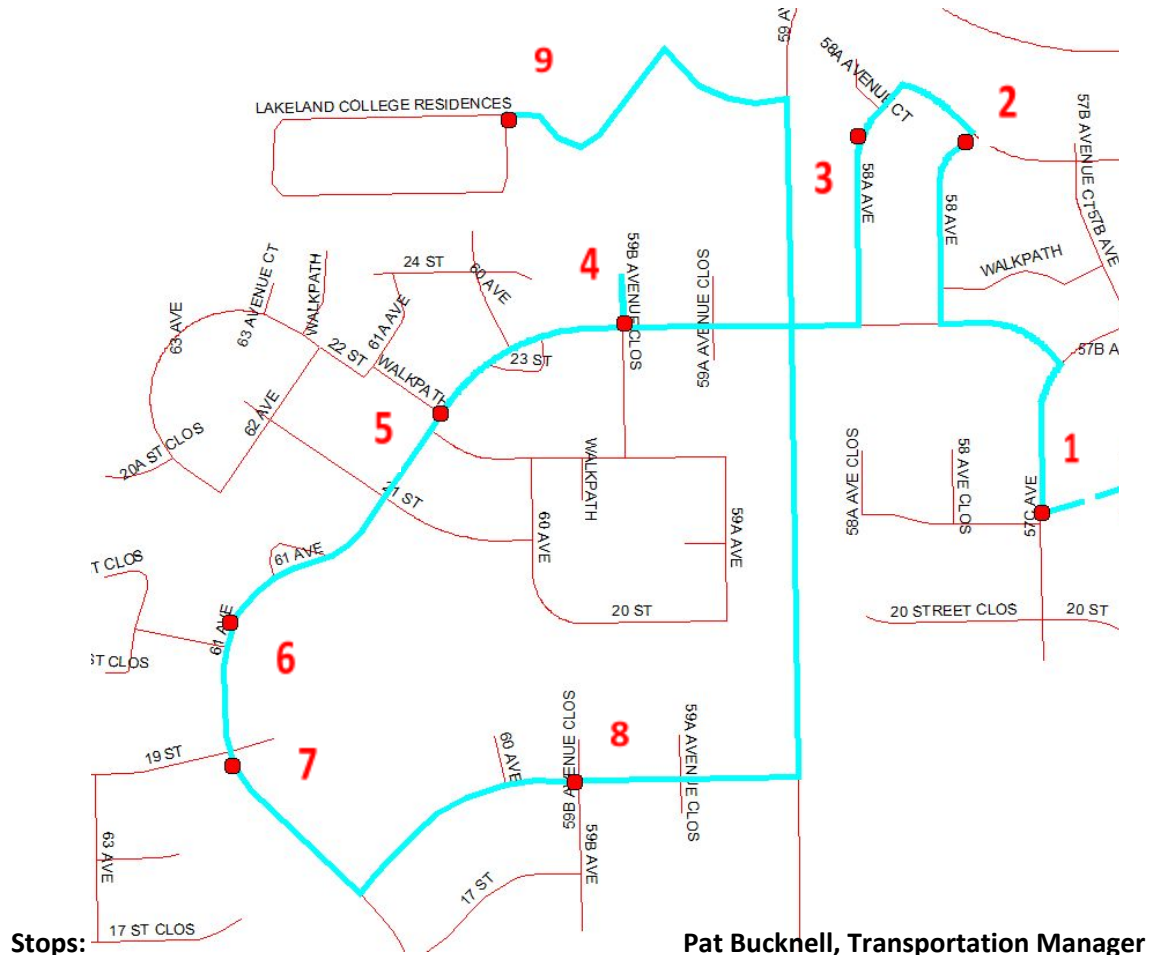

COLLEGE PARK – Bus B pm 2

ZONE: College Park E / Lakeside / Lakeland College

Departure from School: 3:22 pm

DRIVER: Helen Sluth

Stops:

Pat Bucknell, Transportation Manager
Phone: (780) 808-2535

1. 2101 57C Ave
2. 2319 58 Ave
3. 2320 58A Ave
4. 2301 59B Ave on 23 St
5. Walkpath & 61 Ave
6. 2004 61 Ave
7. 1818 61 Ave
8. 5945 18 St
9. Lakeland College Residences