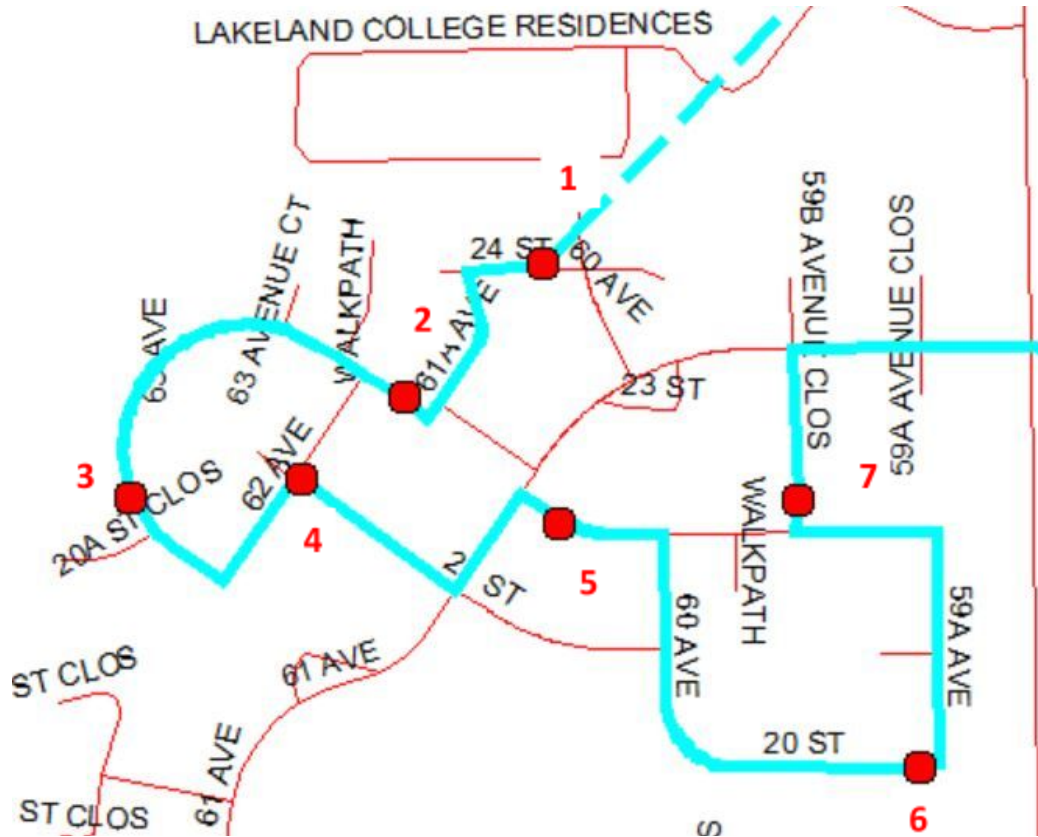

COLLEGE PARK – Bus G am 2

ZONE: Lakeland College/Lakeside

START TIME @ STOP # 1: 7:59 am

DRIVER: Barry Wallis

Stops:

1. 6004 24 St
2. 6104 22 St
3. 2002 63 Ave
4. 6115 21 St
5. 6009 22 St
6. 5907 20 St
7. 2203 59 B Ave

Pat Bucknell, Transportation Manager
Phone: (780) 808-2535